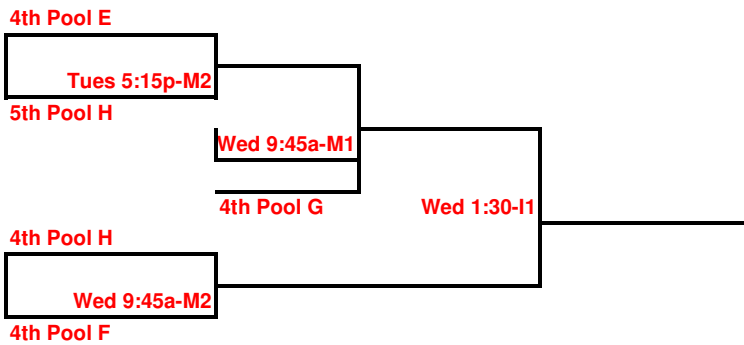

17u-ELITE CHAMPIONSHIP

17u-ELITE RUNNER-UP

17u-ELITE CONSOLATION

17u-OPEN CHAMPIONSHIP

17u-OPEN RUNNER-UP

17u-OPEN CONSOLATION

16u CHAMPIONSHIP

16u RUNNER-UP

16u CONSOLATION

15u CHAMPIONSHIP

15u RUNNER-UP

12u-13u CHAMPIONSHIP

12u-13u RUNNER-UP