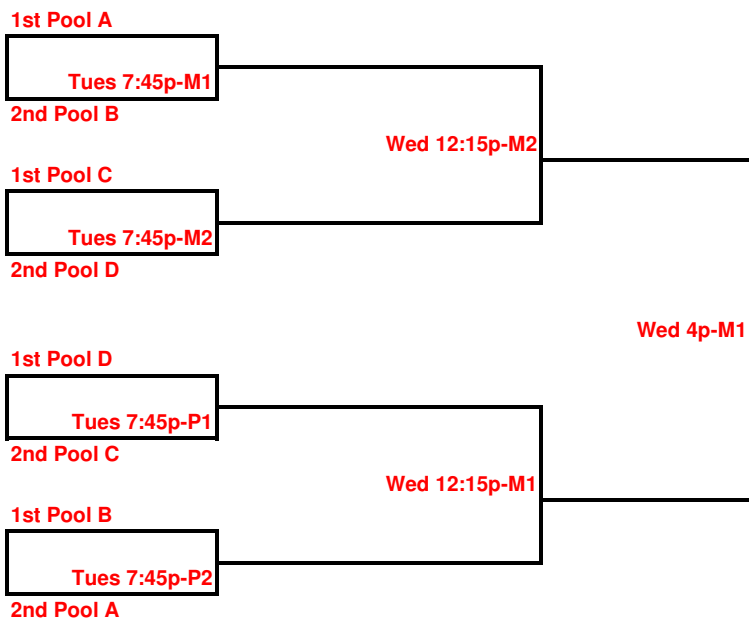

17u-ELITE CHAMPIONSHIP

17u-ELITE RUNNER-UP

17u-ELITE CONSOLATION

17u-OPEN CHAMPIONSHIP

17u-OPEN RUNNER-UP

17u-OPEN CONSOLATION

16u CHAMPIONSHIP

16u RUNNER-UP

16u CONSOLATION

15u CHAMPIONSHIP

15u RUNNER-UP

12u-13u CHAMPIONSHIP

12u-13u RUNNER-UP