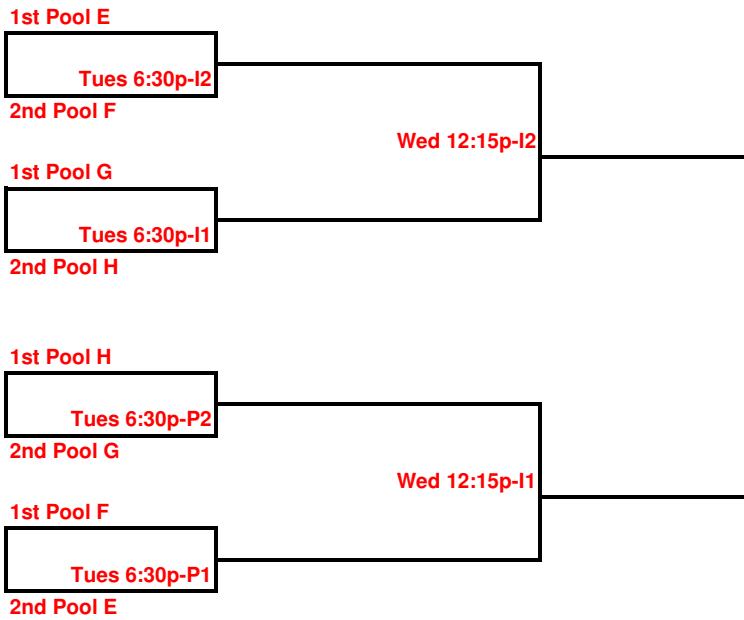

17u-ELITE CHAMPIONSHIP

17u-ELITE RUNNER-UP

17u-ELITE CONSOLATION

17u-OPEN CHAMPIONSHIP

17u-OPEN RUNNER-UP

17u-OPEN CONSOLATION

16u CHAMPIONSHIP

16u RUNNER-UP

16u CONSOLATION

15u CHAMPIONSHIP

15u RUNNER-UP

12u-13u CHAMPIONSHIP

12u-13u RUNNER-UP