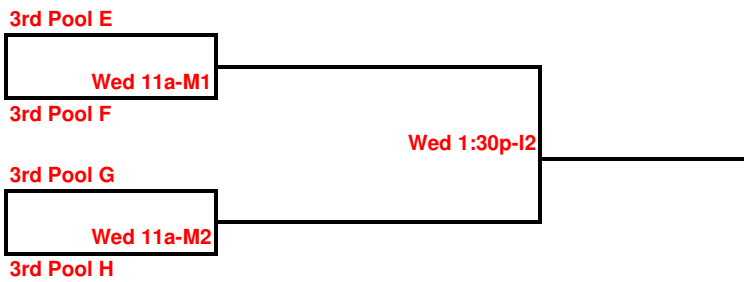

17u-ELITE CHAMPIONSHIP

17u-ELITE RUNNER-UP

17u-ELITE CONSOLATION

17u-OPEN CHAMPIONSHIP

17u-OPEN RUNNER-UP

17u-OPEN CONSOLATION

16u CHAMPIONSHIP

16u RUNNER-UP

16u CONSOLATION

15u CHAMPIONSHIP

15u RUNNER-UP

12u-13u CHAMPIONSHIP

12u-13u RUNNER-UP