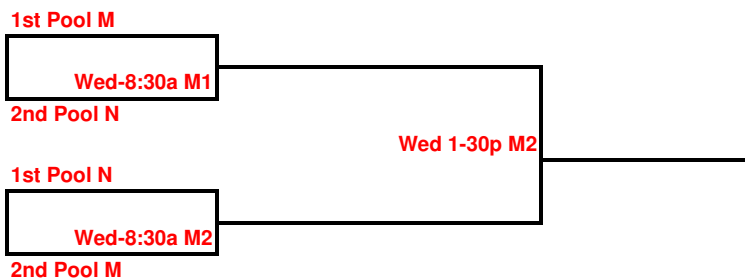

17u-ELITE CHAMPIONSHIP

17u-ELITE RUNNER-UP

17u-ELITE CONSOLATION

17u-OPEN CHAMPIONSHIP

17u-OPEN RUNNER-UP

17u-OPEN CONSOLATION

16u CHAMPIONSHIP

16u RUNNER-UP

16u CONSOLATION

15u CHAMPIONSHIP

15u RUNNER-UP

12u-13u CHAMPIONSHIP

12u-13u RUNNER-UP