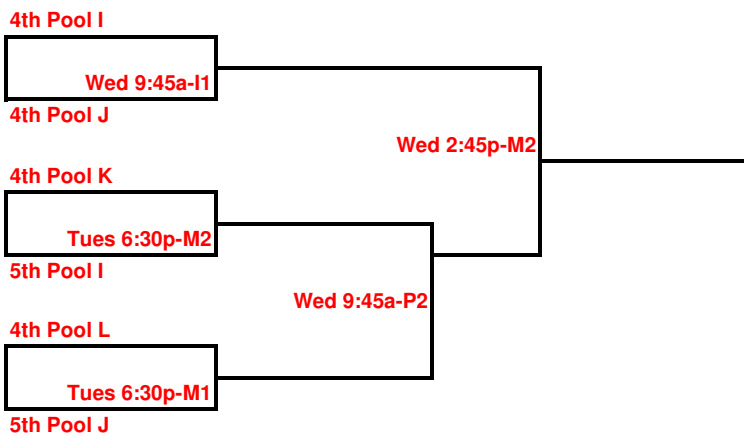

17u-ELITE CHAMPIONSHIP

17u-ELITE RUNNER-UP

17u-ELITE CONSOLATION

17u-OPEN CHAMPIONSHIP

17u-OPEN RUNNER-UP

17u-OPEN CONSOLATION

16u CHAMPIONSHIP

16u RUNNER-UP

16u CONSOLATION

15u CHAMPIONSHIP

15u RUNNER-UP

12u-13u CHAMPIONSHIP

12u-13u RUNNER-UP