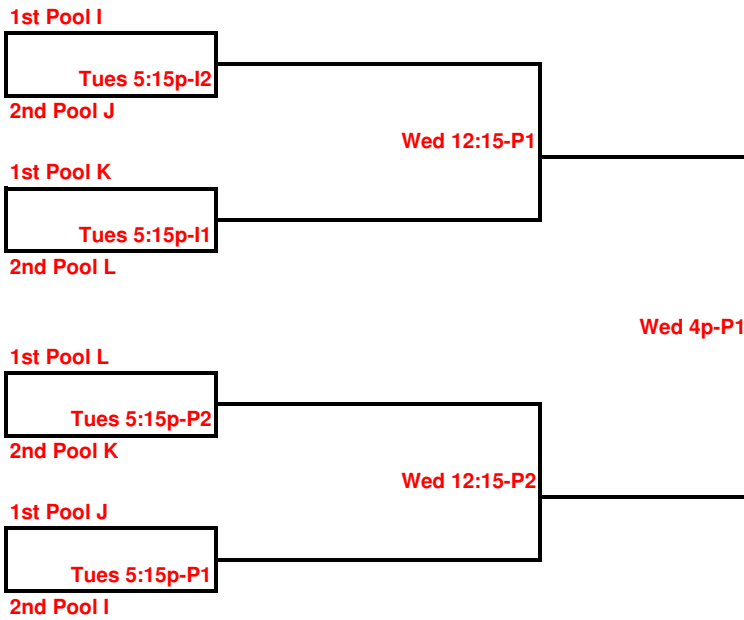

17u-ELITE CHAMPIONSHIP

17u-ELITE RUNNER-UP

17u-ELITE CONSOLATION

17u-OPEN CHAMPIONSHIP

17u-OPEN RUNNER-UP

17u-OPEN CONSOLATION

16u CHAMPIONSHIP

16u RUNNER-UP

16u CONSOLATION

15u CHAMPIONSHIP

15u RUNNER-UP

12u-13u CHAMPIONSHIP

12u-13u RUNNER-UP