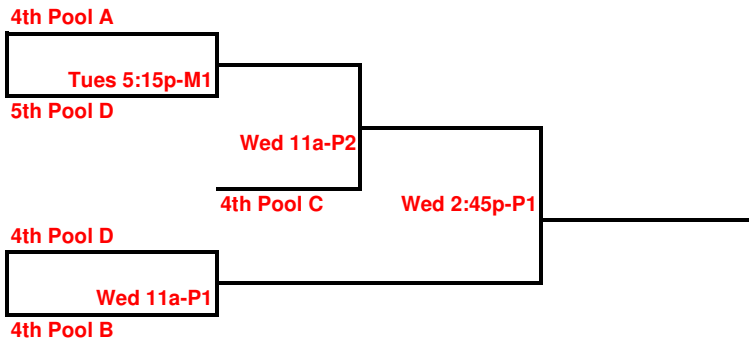

17u-ELITE CHAMPIONSHIP

17u-ELITE RUNNER-UP

17u-ELITE CONSOLATION

17u-OPEN CHAMPIONSHIP

17u-OPEN RUNNER-UP

17u-OPEN CONSOLATION

16u CHAMPIONSHIP

16u RUNNER-UP

16u CONSOLATION

15u CHAMPIONSHIP

15u RUNNER-UP

12u-13u CHAMPIONSHIP

12u-13u RUNNER-UP