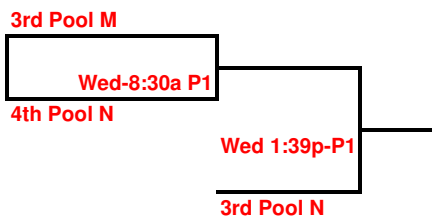

17u-ELITE CHAMPIONSHIP

17u-ELITE RUNNER-UP

17u-ELITE CONSOLATION

17u-OPEN CHAMPIONSHIP

17u-OPEN RUNNER-UP

17u-OPEN CONSOLATION

16u CHAMPIONSHIP

16u RUNNER-UP

16u CONSOLATION

15u CHAMPIONSHIP

15u RUNNER-UP

12u-13u CHAMPIONSHIP

12u-13u RUNNER-UP